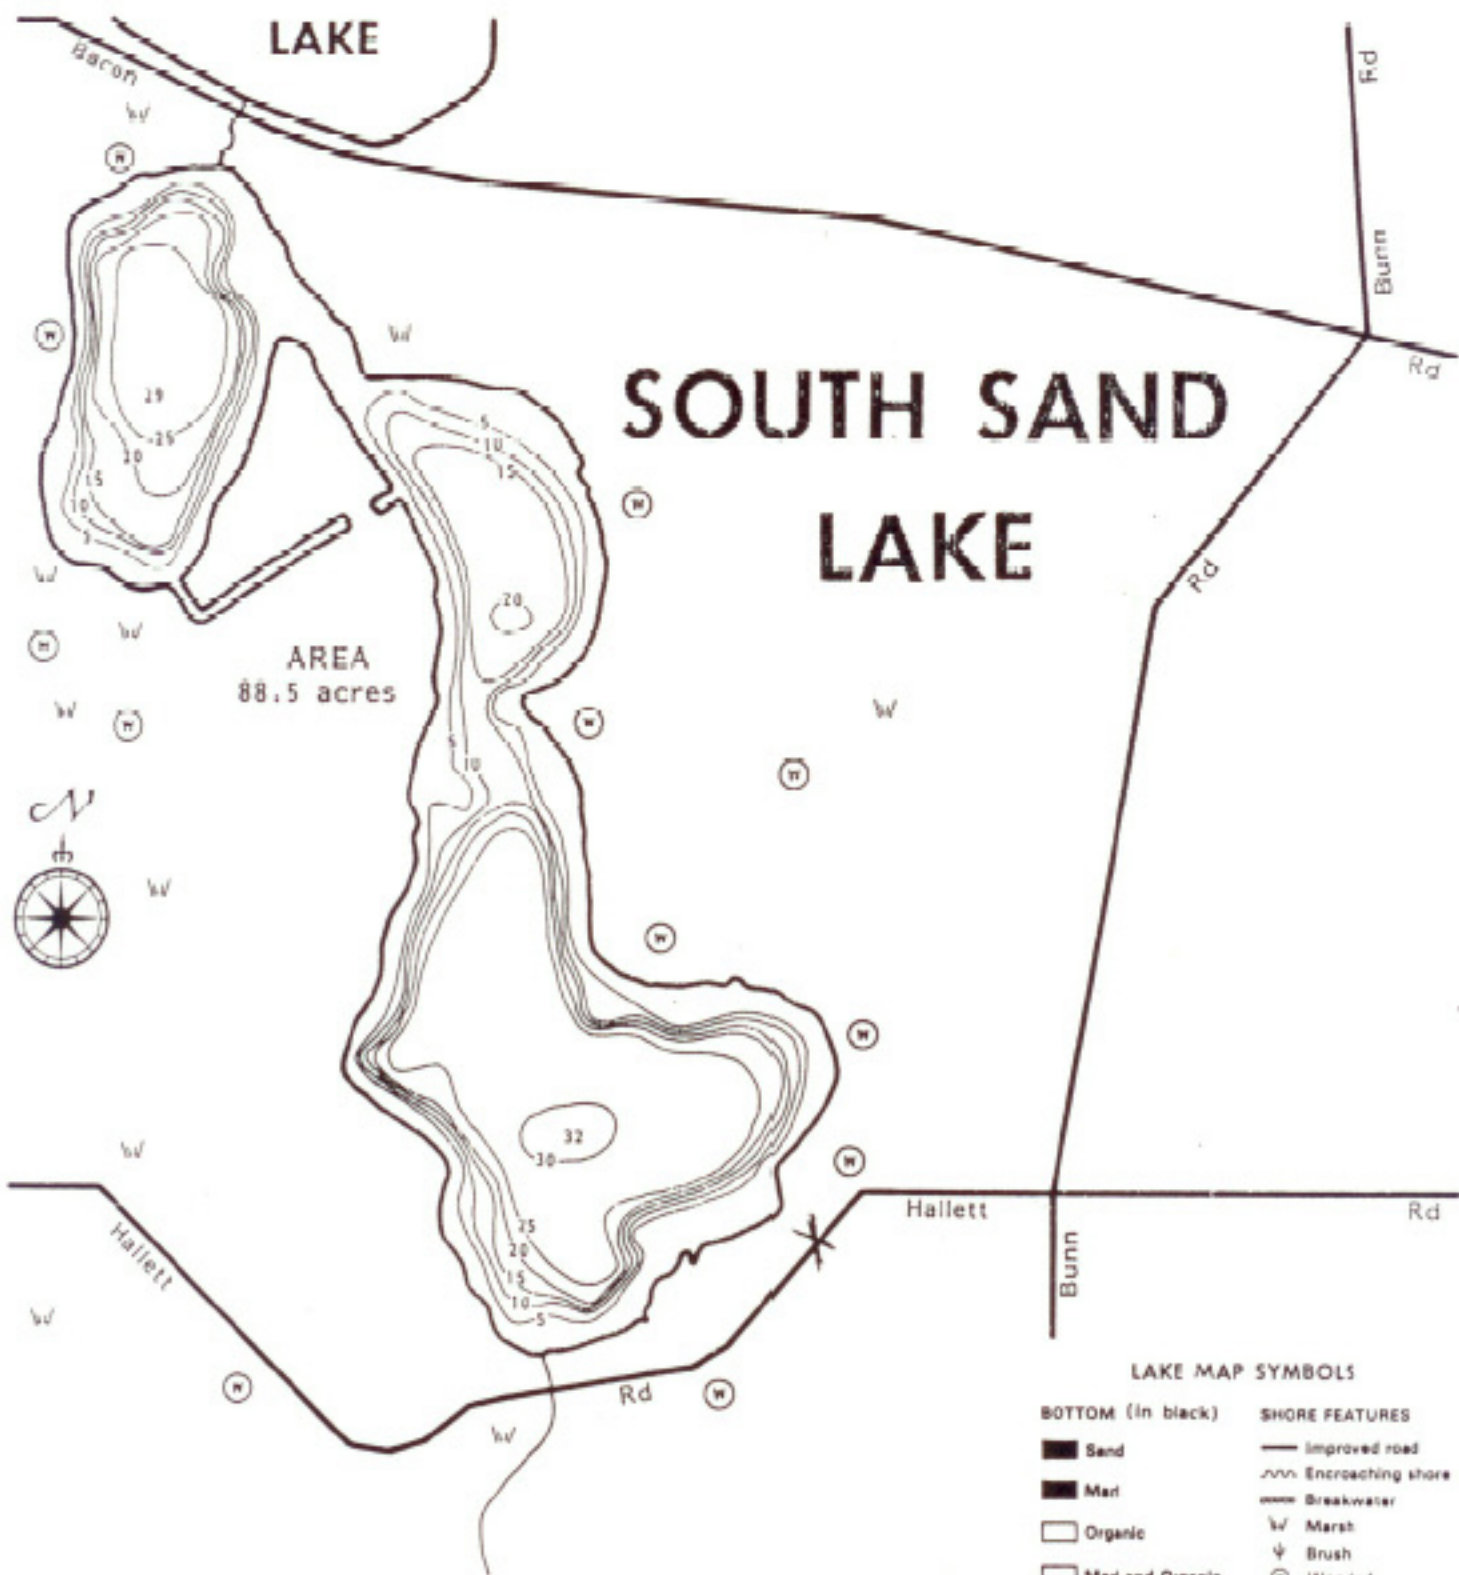

MIDDLE  
 SAND  
 LAKE

SOUTH SAND  
 LAKE

AREA  
 88.5 acres

LAKE MAP SYMBOLS

BOTTOM (in black)

- Sand
- Marl
- Organic
- Marl and Organic
- Fibrous peat
- Pulpy peat
- Muck/Deadhead
- Gravel

SHORE FEATURES

- Improved road
- Encroaching shore
- Breakwater
- Marsh
- Brush
- Wooded
- Inlet
- Outlet

OUTLINE & CONTOURS

- Shoreline
- 5 - Contours